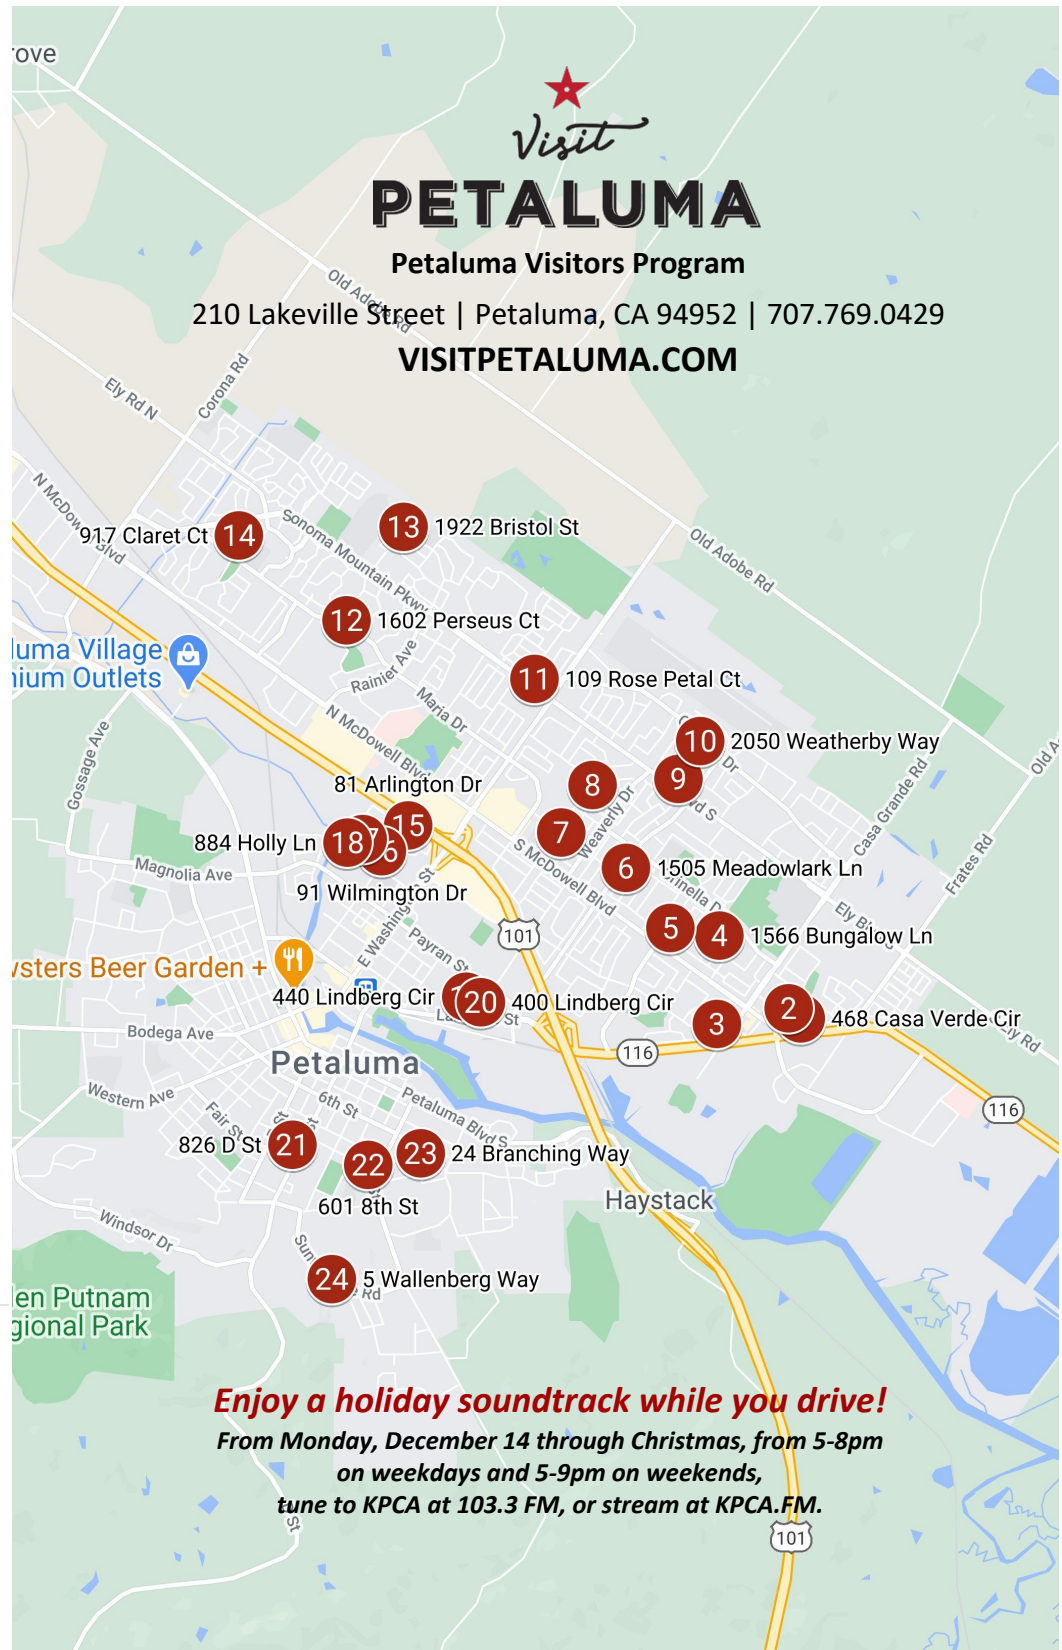

2020 "City of Lights" Map of Decorated Homes

Addresses of Decorated Homes

- 1 468 Casa Verde Cir
- 2 608 Casa Verde Ct
- 3 1292 St Francis Dr
- 4 1566 Bungalow Ln
- 5 1422 Baywood Dr
- 6 1505 Meadowlark Ln
- 7 1444 McGregor Ave
- 8 382 Albert Way
- 9 722 Bordeaux Dr
- 10 2050 Weatherby Way
- 11 109 Rose Petal Ct
- 12 1602 Perseus Ct
- 13 1922 Bristol St
- 14 917 Claret Ct
- 15 81 Arlington Dr
- 16 91 Wilmington Dr
- 17 49 Wilmington Dr
- 18 884 Holly Ln
- 19 440 Lindberg Cir
- 20 400 Lindberg Cir
- 21 826 D St
- 22 601 8th St
- 23 24 Branching Way
- 24 5 Wallenberg Way

These Petaluma homes go all out to share the holiday spirit!

Gather (only) your household, plan your route, and get ready to ooh and ahh on the self-guided "City of Lights Driving Tour" of decorated homes.